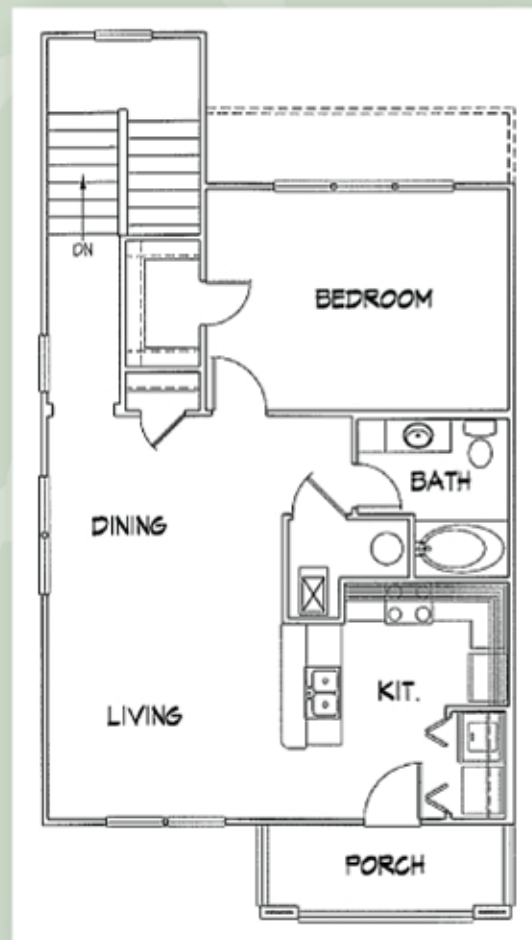

Park West gardens

445 Eisenhower Drive
Lawrence, KS 66049
785.840.9467

The Bellflower

1 Bedroom/1 Bathroom - 953 Square Feet

Apartment Features

- Large Bedroom
- Private Porch
- Open Floor plan

Park West Gardens Amenities

- Brand New Complex
- Full Size Washer and Dryer included
- Fully Equipped Kitchen (dishwasher, microwave, stove, refrigerator with ice-maker, garbage disposal)
- Ceiling fans in each bedroom
- Ceramic tiled entry, kitchen, bath, and laundry room
- Mini-blinds provided on all windows
- All-Electric Appliances = no gas bill
- Central Air
- Garage provided for each unit