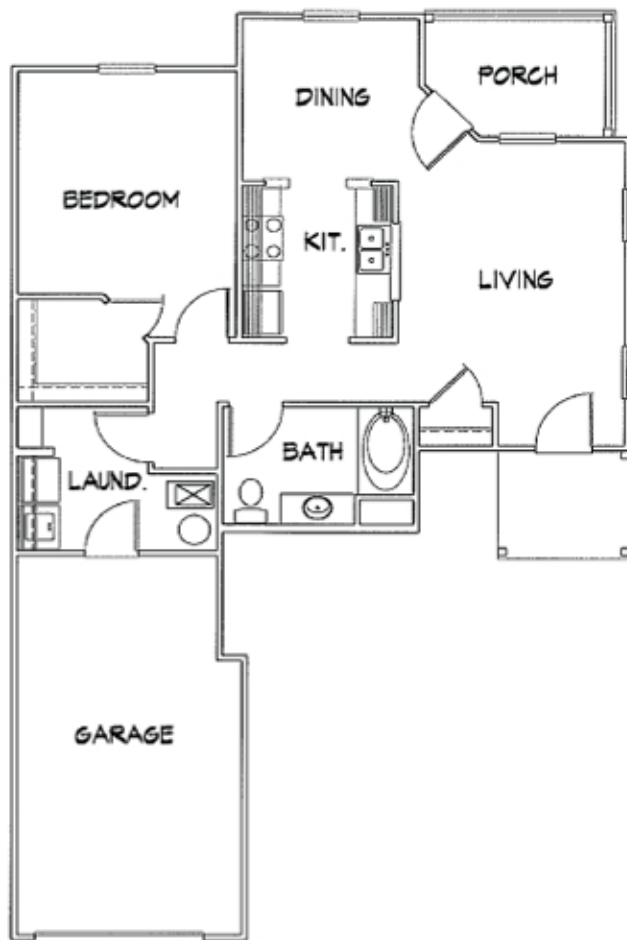

Park West gardens

445 Eisenhower Drive
Lawrence, KS 66049
785.840.9467

The Filac

1 Bedroom/1 Bathroom - 834 Square Feet

Apartment Features

- Large, open floor plan
- Private Porch
- Walk-in closet
- Oversized 1-car garage

Park West Gardens Amenities

- Brand New Complex
- Full Size Washer and Dryer included
- Fully Equipped Kitchen (dishwasher, microwave, stove, refrigerator with ice-maker, garbage disposal)
- Ceiling fans in each bedroom
- Ceramic tiled entry, kitchen, bath, and laundry room
- Mini-blinds provided on all windows
- All-Electric Appliances = no gas bill
- Central Air
- Garage provided for each unit