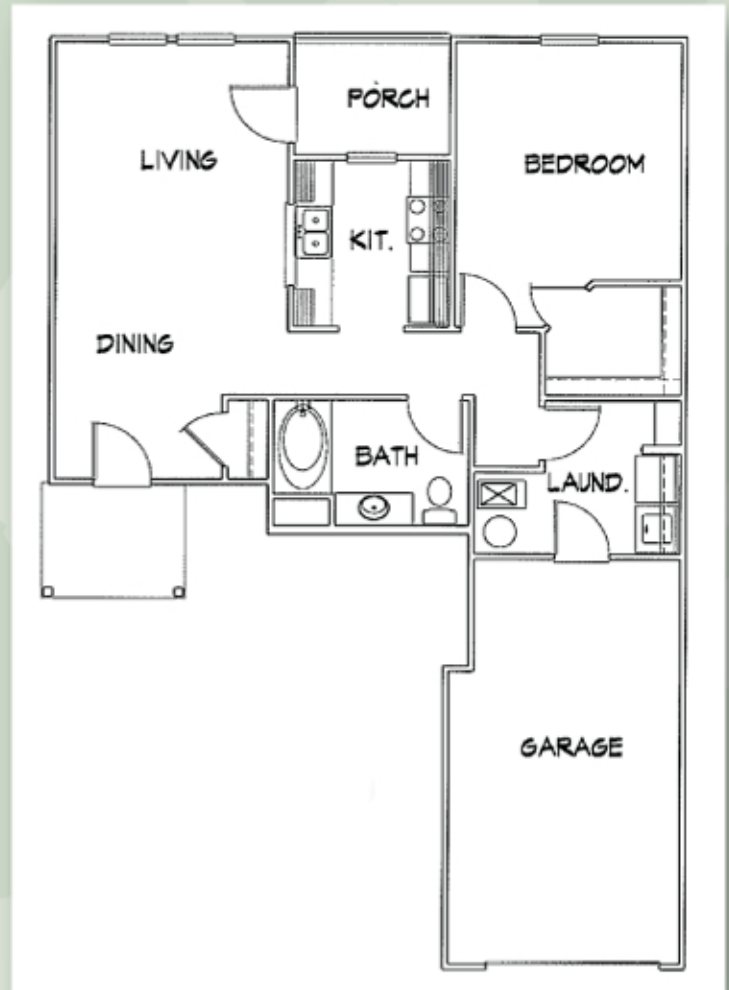

Park West gardens

445 Eisenhower Drive
Lawrence, KS 66049
785.840.9467

The Lily

1 Bedroom/1 Bathroom - 814 Square Feet

Apartment Features

- Very open floor plan
- Walk-in closet
- First floor
- Private Porch

Park West Gardens Amenities

- Brand New Complex
- Full Size Washer and Dryer included
- Fully Equipped Kitchen (dishwasher, microwave, stove, refrigerator with ice-maker, garbage disposal)
- Ceiling fans in each bedroom
- Ceramic tiled entry, kitchen, bath, and laundry room
- Mini-blinds provided on all windows
- All-Electric Appliances = no gas bill
- Central Air
- Garage provided for each unit